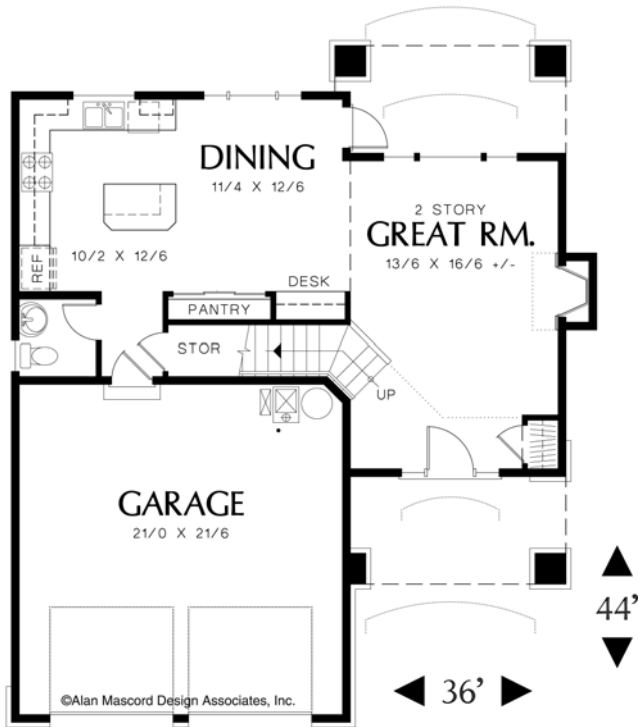

Front Elevation

Main Floor Plan

Upper Floor Plan

MARQUIS BUILDERS, LLC

(©Copyright 2006 Marquis Builders, LLC)

Ph: 515.965.0063

info@marquisbuilders.com

Square Footage	
Upper Floor	784 sf
Main Floor	716 sf
Basement	Unfinished
Total	1500 sf

* Plans, elevations and details shown are for marketing purposes only.

Ethan