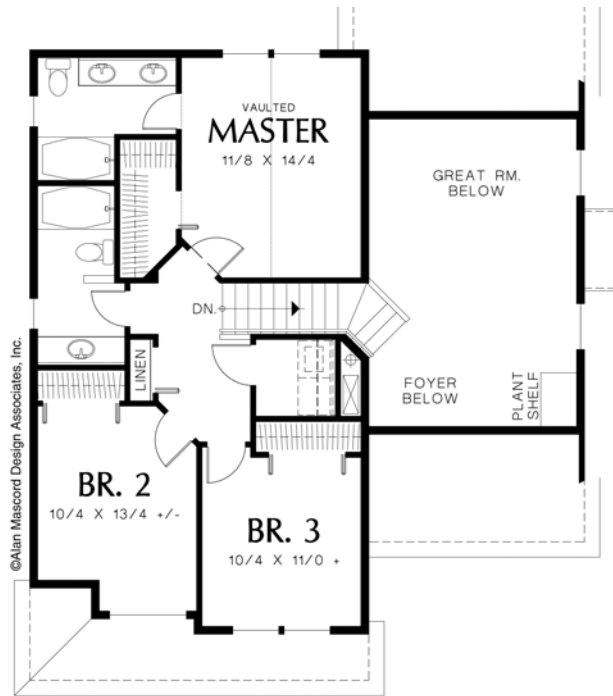

Front Elevation

Main Floor Plan

Upper Floor Plan

MARQUIS BUILDERS, LLC

(©Copyright 2006 Marquis Builders, LLC)

Ph: 515.965.0063

info@marquisbuilders.com

Square Footage	
Upper Floor	784 sf
Main Floor	716 sf
Basement	Unfinished
Total	1500 sf

* Plans, elevations and details shown are for marketing purposes only.

Ethan